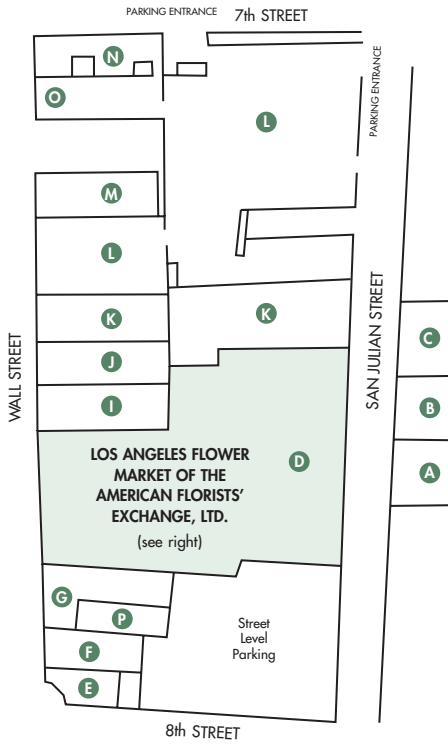

### Hours:

Trade/Wholesale: M/W/F: 2 to 8 a.m.; T/T/S: 5 to 6 a.m.  
Public: (\$2 admission weekdays; \$1 on Saturday)

M/W/F: 8 a.m. to noon; T/T/S: 6 a.m. to 11 a.m.

For holiday and special hours, see [www.LAFlowerDistrict.com](http://www.LAFlowerDistrict.com).

● Restrooms ● Elevator