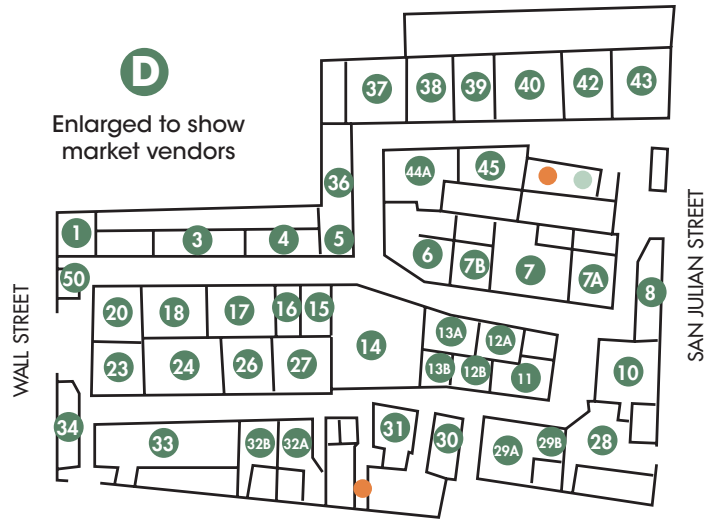

### Hours:

Trade/Wholesale: M/W/F: 2 to 8 a.m.; T/T/S: 5 to 6 a.m.  
Public: (\$2 admission weekdays; \$1 on Saturday)

M/W/F: 8 a.m. to noon; T/T/S: 6 a.m. to 11 a.m.

For holiday and special hours, see [www.LAFlowerDistrict.com](http://www.LAFlowerDistrict.com).